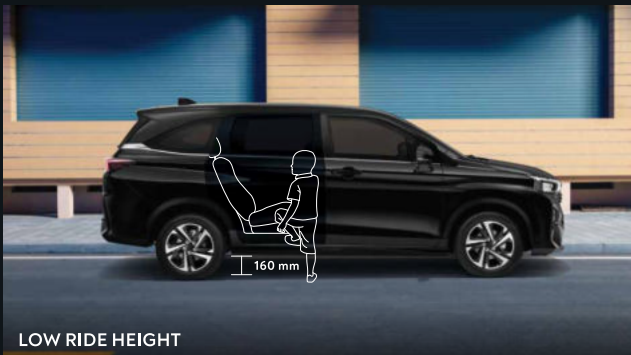

5-PASSENGER MODE

REST MODE

FLEXI MODE

LOW RIDE HEIGHT

REAR AIRCOND

2-TONE SEMI-LEATHER SEATS

HIGH CONSOLE WITH SOFT PAD ARMREST

FRONT AND 2<sup>ND</sup> ROW CENTRE ARMRESTS