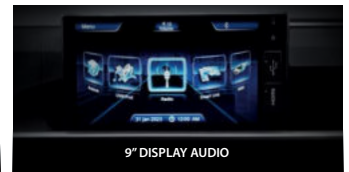

VARIANT COMPARISON

AV

- 6 Airbags
- Advanced Safety Assist (A.S.A.)
- Lane Departure Warning (LDW)
- Lane Departure Prevention (LDP)
- Blind-Spot Monitor (BSM)
- Rear Cross Traffic Alert (RCTA)
- Auto High Beam (AHB)
- Reverse Camera

SE

- ECO Idle
- Solar & Security Window Film
- Daytime Running Lights (DRL)
- Front & Side Skirtings
- Rear Spoiler
- Digital Air Conditioner Controller
- Chrome Door Inside Handle
- Leather Gear Knob
- Anti-Snatch Hook
- Shopping Hooks

X

- Front Corner Sensors
- LED Headlamps
- Auto ON/OFF Headlamps
- Key Free Entry
- Push Start/Stop Button
- Tilt Steering
- Headlamp Leveling (Manual Control)
- Rear Cup Holder
- Speakers (2 Front and 2 Rear)

G

- 2 Airbags
- Rear Sensors
- 14" Alloy Rims
- Halogen Headlamps
- Auto OFF Headlamps
- LCD Multi-Info Display
- Standard Audio with MP3 & Bluetooth
- Speakers (2 Front)