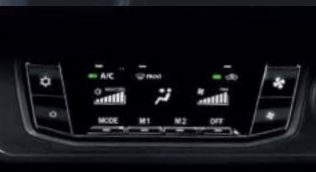

# DRIVABILITY

9" DISPLAY AUDIO WITH REVERSE CAMERA

7" TFT MULTI-INFO DISPLAY

DIGITAL AIR CONDITIONER CONTROLLER

SWITCH CONTROL AND POWER MODE DRIVE

SEMI BUCKET SEAT WITH SEMI-LEATHER AND STITCHING

D-CVT TRANSMISSION