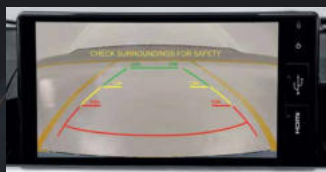

# DRIVABILITY

9" DISPLAY AUDIO WITH REVERSE CAMERA

7" TFT MULTI-INFO DISPLAY

DIGITAL AIR CONDITIONER CONTROLLER

SWITCH CONTROL AND POWER MODE DRIVE

SEMI BUCKET SEAT WITH SEMI-LEATHER AND STITCHING

D-CVT TRANSMISSION