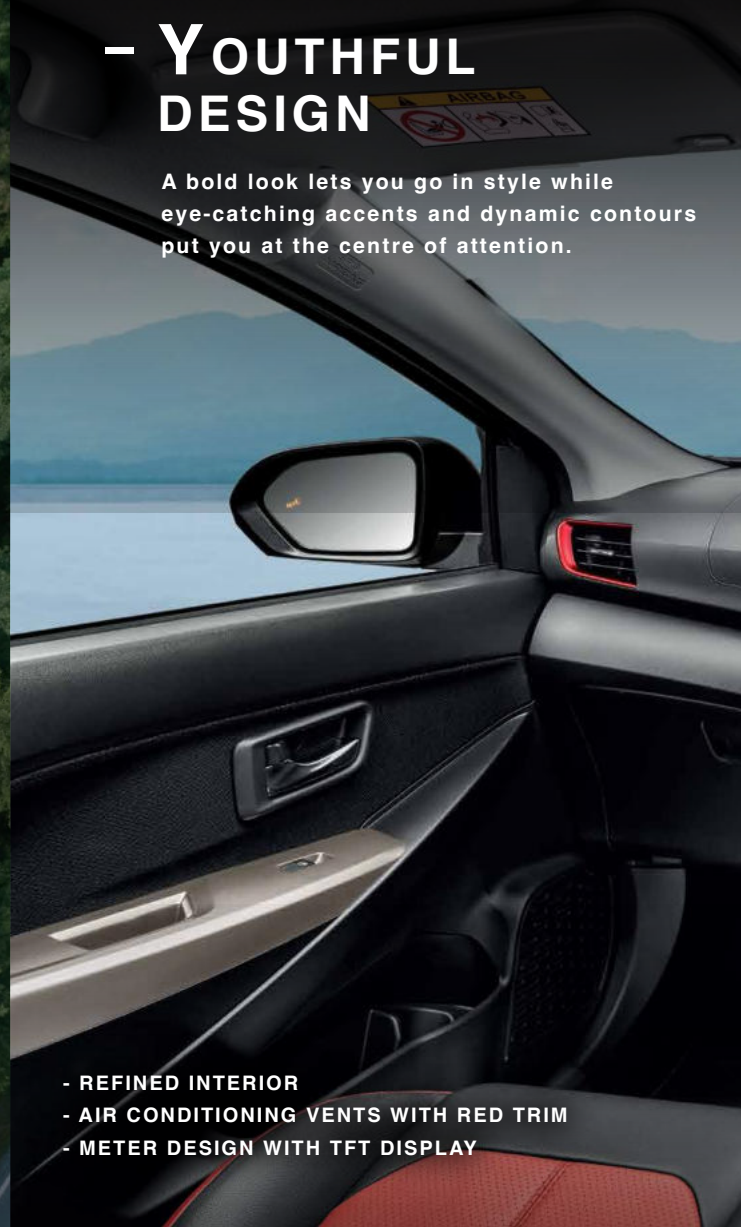

*ECE Mode with 'Eco Idle'.

- YOUTHFUL DESIGN

A bold look lets you go in style while eye-catching accents and dynamic contours put you at the centre of attention.

- REFINED INTERIOR
- AIR CONDITIONING VENTS WITH RED TRIM
- METER DESIGN WITH TFT DISPLAY

- SPORTY SEMI-BUCKET SEATS

AUTO ON-OFF HEADLAMPS WITH FOLLOW-ME-HOME & LEAVING HOME FUNCTIONS

DISPLAY AUDIO WITH 'SMART LINK' & HDMI

AUTO LOCK & UNLOCK

- VERSATILE CONVENIENCE

A thoughtfully designed interior finds new ways to put your comfort and convenience first. More than that, it lets you access and control what you want right at your fingertips.