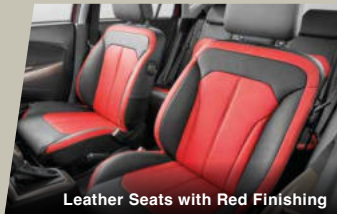

1.5 X

1.3 G

PERODUA
**SMART
DRIVE
ASSIST***

ADVANCED SAFETY ASSIST (A.S.A.)
DRIVING ASSIST
PARKING ASSIST
HEADLAMP ASSIST

*G, X and H variants available with selected PSDA features only.

Leather Seats with Red Finishing